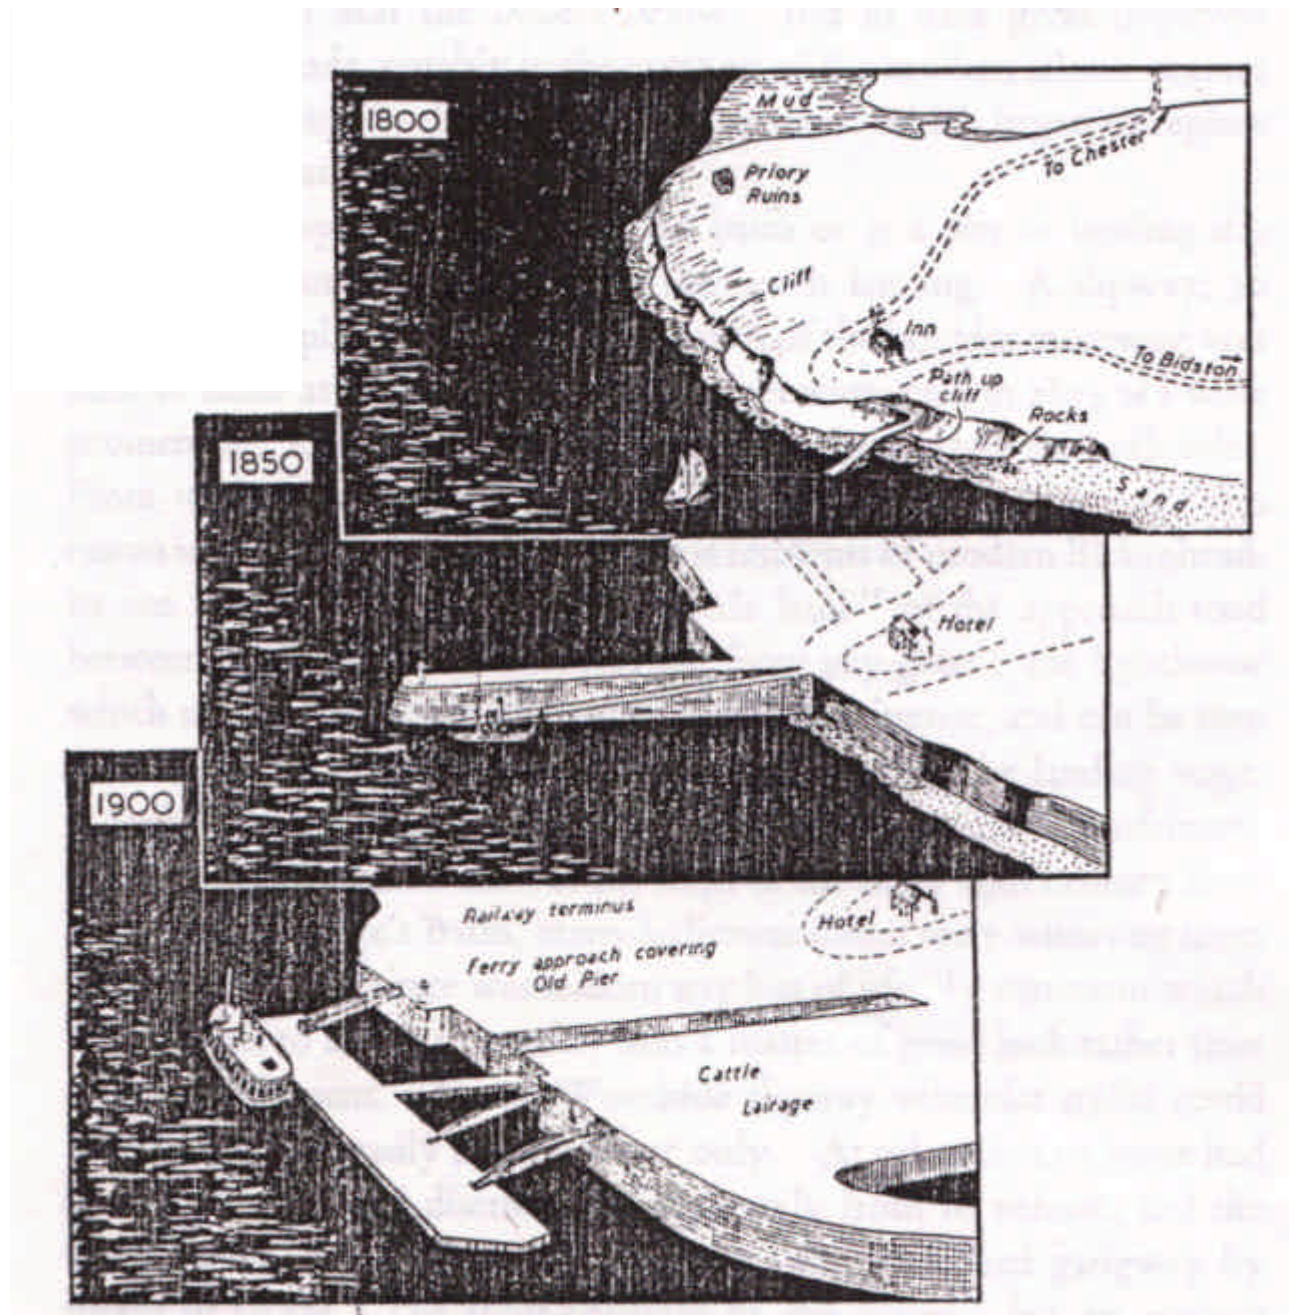

## The Growth of the Landing Stage

## **M.V. Royal Iris**

Gross tonnage	1234 tons
Length	158ft
Beam	48ft
Draught	9.5ft
Speed	13.5knots
Built	1951
Sold	1991

At the moment she resides on the river Thames near to the Thames barrier.